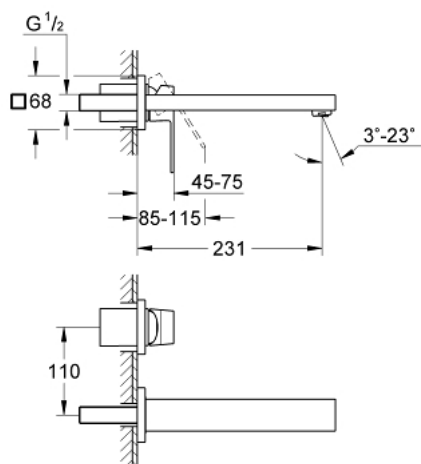

23 447 000 EUROCUBE TWO-HOLE BASIN MIXER M-SIZE

TOOTE KIRJELDUS

- wall mounted
- set for final installation for
- 23 200
- without concealed body
- **GROHE StarLight** chrome finish
- **GROHE AquaGuide** adjustable mousseur 5.7 l/min
- center distance 110 mm
- projection 231 mm

23 447 000 **EUROCUBE TWO-HOLE BASIN MIXER**
M-SIZE

VARUOSAD

1: Lever (Tellimuse number 46802000)

2: Flow straightener (Tellimuse number 64451000)

3: Extension (Tellimuse number 46627000)*

* Lisatarvikud